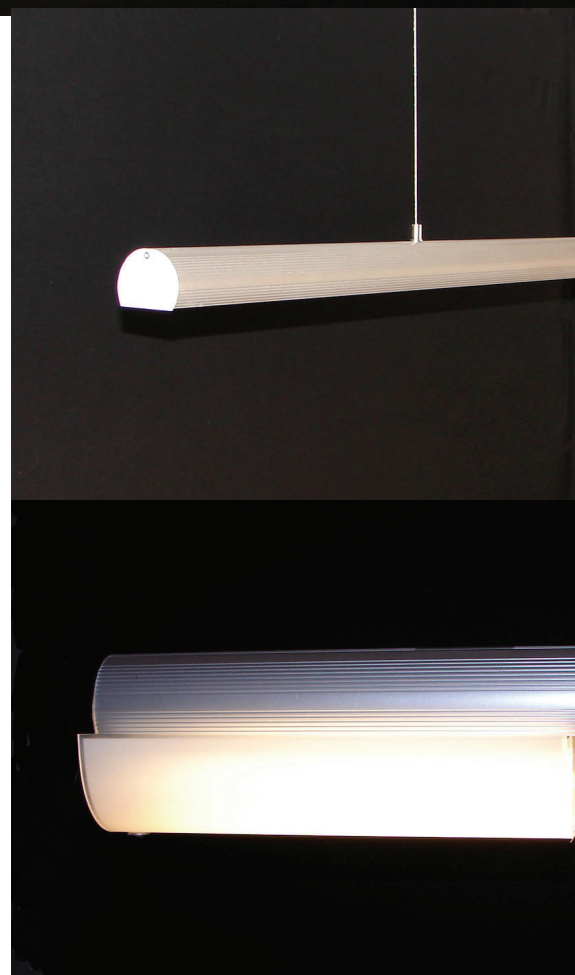

ROUNABOUT

IP 20
Aluminium, polycarbonate, acrylic satin
External electronic ballast

POWER FEED
Hardwire cord

LIGHTSOURCE
T5 tube

MOUNTING
Ceiling/wall/pendant

OPTIONAL
Glass Shade
H.O. lamps
Hardwire flex conduit
Cord with plug

COLORS
Grey (N)
White (W)

 SMEDMARKS

www.smedmarksinc.com

Art	Name	L	Type
MRA14	Roundabout	605 mm / 23.02 in	14 W/830
MRA21	Roundabout	905 mm / 35.63 in	21 W/830
MRA28	Roundabout	1205 mm / 47.44 in	28 W/830
MRA35	Roundabout	1505 mm / 59.25 in	35 W/830
MRA221	Roundabout	1805 mm / 71.06 in	2x21 W/830
MRA228	Roundabout	2405 mm / 94.69 in	2x28 W/830
MRA235	Roundabout	3005 mm / 118.31 in	2x35 W/830

Other length on request. Length includes endcaps.

Profile Measurements: 56 mm/2.25 in. (W) x 42 mm/1.65 in. (H)

LIGHT OUTPUT

LINEAR SPREAD LENS