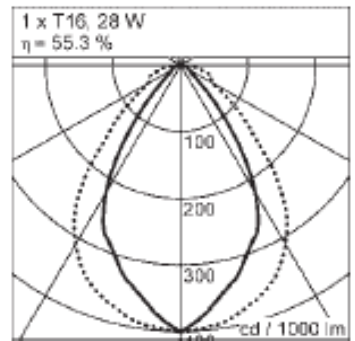

COLORS
Grey (N)
White (W)

 SMEDMARKS

www.smedmarksinc.com

Art	Name	L	Type
MRA14	Roundabout	605 mm / 23.02 in	14 W/830
MRA21	Roundabout	905 mm / 35.63 in	21 W/830
MRA28	Roundabout	1205 mm / 47.44 in	28 W/830
MRA35	Roundabout	1505 mm / 59.25 in	35 W/830
MRA221	Roundabout	1805 mm / 71.06 in	2x21 W/830
MRA228	Roundabout	2405 mm / 94.69 in	2x28 W/830
MRA235	Roundabout	3005 mm / 118.31 in	2x35 W/830

Other length on request. Length includes endcaps.

Profile Measurements: 56 mm/2.25 in. (W) x 42 mm/1.65 in. (H)

LIGHT OUTPUT

LINEAR SPREAD LENS