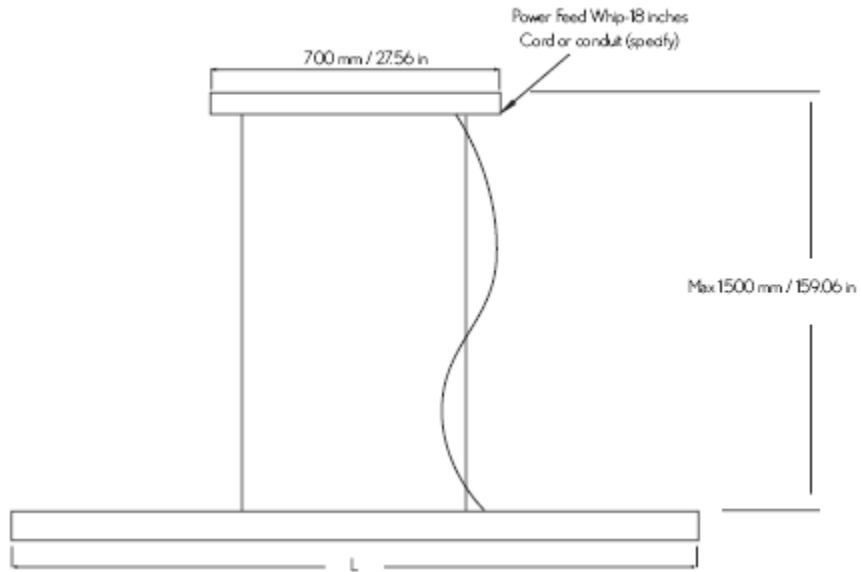

ROUNABOUT

IP 20
Aluminium, polycarbonate, acrylic satin
External electronic ballast

POWER FEED
Hardwire cord

LIGHTSOURCE
T5 tube

MOUNTING
Ceiling/wall/pendant

OPTIONAL
Glass Shade
H.O. lamps
Hardwire flex conduit
Cord with plug

COLORS
Grey (N)
White (W)

 SMEDMARKS

www.smedmarksinc.com

Art	Name	L	Type
MRA14	Roundabout	605 mm / 23.02 in	14 W/830
MRA21	Roundabout	905 mm / 35.63 in	21 W/830
MRA28	Roundabout	1205 mm / 47.44 in	28 W/830
MRA35	Roundabout	1505 mm / 59.25 in	35 W/830
MRA221	Roundabout	1805 mm / 71.06 in	2x21 W/830
MRA228	Roundabout	2405 mm / 94.69 in	2x28 W/830
MRA235	Roundabout	3005 mm / 118.31 in	2x35 W/830

Other length on request. Length includes endcaps.

Profile Measurements: 56 mm/2.25 in. (W) x 42 mm/1.65 in. (H)

LIGHT OUTPUT

LINEAR SPREAD LENS