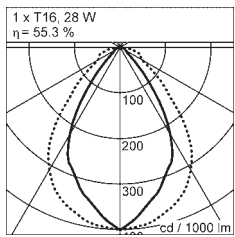

LIGHT OUTPUT