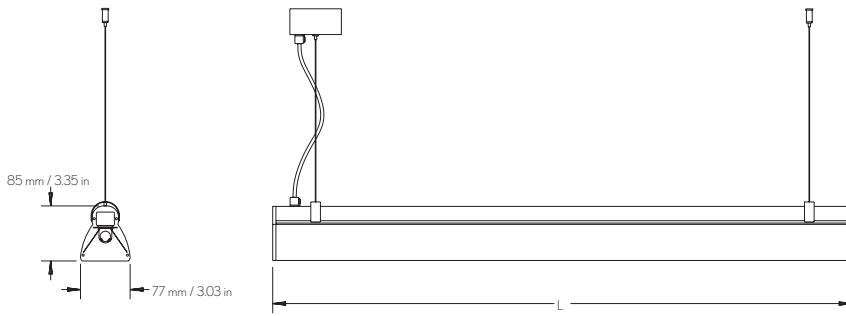

MAKRO T5

IP20
Acrylic, aluminium
Internal electronic ballast

MOUNTING
Pendant/wall/ceiling

LIGHTSOURCE
T5 tube / T5 DULUX-L

OPTIONAL
Dimming
Louver
Emergency ballast
H.O. lamps
Two T5 linear side by side

POWER FEED
Hard wired

COLORS
Grey (N)
White (W)

Art	Name	L	Type	Art	Name	L	Type
MK1114	Makro T5	600 mm / 23.62 in	14 W/830	MK2124	Makro Compact	400 mm / 15.75 in	24 W/830 DULUX-L
MK1121	Makro T5	900 mm / 35.43 in	21 W/830	MK2136	Makro Compact	460 mm / 18.11 in	36 W/830 DULUX-L
MK1128	Makro T5	1200 mm / 47.24 in	28 W/830	MK2155	Makro Compact	610 mm / 24.02 in	55 W/830 DULUX-L
MK1135	Makro T5	1500 mm / 59.06 in	35 W/830				
MK1228	Makro T5	2400 mm / 94.49 in	2x28 W/830				
MK1235	Makro T5	3000 mm / 118.11 in	2x35 W/830				