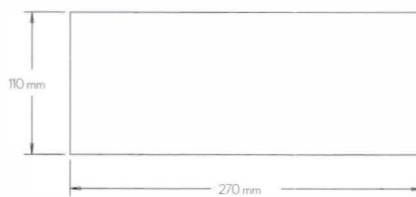

# CURVE

IP20  
Steel, aluminium, acrylic  
Internal Electronic Ballast  
Stainless steel

POWER FEED  
Hard wired

MOUNTING  
Wall

LIGHTSOURCE  
Compact tube  
18 W/830 GX24q-2

IP20  
Stål, aluminium, akryl,  
Internt HF-driftdon  
Rostfritt stål

INKOPPLING  
Fast anslutning

MONTERING  
Vägg

LJUSKALLA  
Kompaktlysör  
18 W/830 GX24q-2

| Art    | Name  | Type              |
|--------|-------|-------------------|
| CW018S | CURVE | 18 W/830, GX24q-2 |