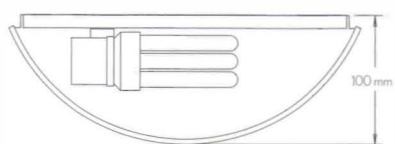

# CURVE

IP20  
Steel, aluminium, acrylic  
Internal Electronic Ballast  
Stainless steel

POWER FEED  
Hard wired

MOUNTING  
Wall

LIGHTSOURCE  
Compact tube  
18 W/830 GX24q-2

IP20  
Stål, aluminium, akryl,  
Internt HF-driftdon  
Rostfritt stål

INKOPPLING  
Fast anslutning

MONTERING  
Vägg

LJUSKALLA  
Kompaktlysör  
18 W/830 GX24q-2

| Art    | Name  | Type              |
|--------|-------|-------------------|
| CW018S | CURVE | 18 W/830, GX24q-2 |