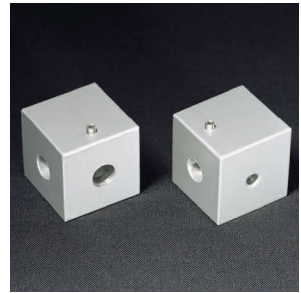

46=Aimable with 1/4" Slot

47=Aimable with 1/8-IP Slot

48=Aimable with Spacer Nut

49=C-Clamp with Suspension

50=Aimable Suspension

74=Wood Screw

75=Toggle Bolt

76=Grid Clip

77=Mounting Bracket

78=Mounting Cubes

81=Horizontal Surface Brkt

82=Wall Bracket 150mm/6 in.

84=Suspension Set Flat Clip

85=Suspension Set V-Clip

86=Wall Bracket 30mm/1.25 in.

87=Wall Bracket 200mm/8 in.

88=Shelf Bracket 150mm/6 in.

89=Partition Wall Saddle Brkt

[www.smedmarksinc.com](http://www.smedmarksinc.com)

EFFICIENT    VERSATILE    ADAPTABLE    CUSTOMIZABLE