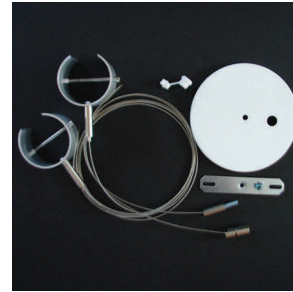

46=Aimable with 1/4" Slot

47=Aimable with 1/8-IP Slot

48=Aimable with Spacer Nut

49=C-Clamp with Suspension

50=Aimable Suspension

74=Wood Screw

75=Toggle Bolt

76=Grid Clip

77=Mounting Bracket

78=Mounting Cubes

81=Horizontal Surface Brkt

82=Wall Bracket 150mm/6 in.

84=Suspension Set Flat Clip

85=Suspension Set V-Clip

86=Wall Bracket 30mm/1.25 in.

87=Wall Bracket 200mm/8 in.

88=Shelf Bracket 150mm/6 in.

89=Partition Wall Saddle Brkt

[www.smedmarksinc.com](http://www.smedmarksinc.com)

EFFICIENT    VERSATILE    ADAPTABLE    CUSTOMIZABLE