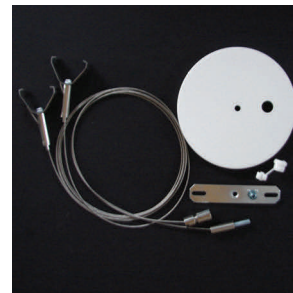

77=Mounting Bracket

78=Mounting Cubes

81=Horizontal Surface Brkt

82=Wall Bracket 150mm/6 in.

84=Suspension Set Flat Clip

85=Suspension Set V-Clip

86=Wall Bracket 30mm/1.25 in.

87=Wall Bracket 200mm/8 in.

88=Shelf Bracket 150mm/6 in.

89=Partition Wall Saddle Brkt

[www.smedmarksinc.com](http://www.smedmarksinc.com)

EFFICIENT    VERSATILE    ADAPTABLE    CUSTOMIZABLE