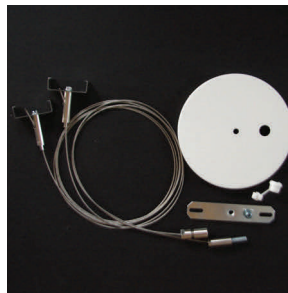

77=Mounting Bracket

78=Mounting Cubes

81=Horizontal Surface Brkt

82=Wall Bracket 150mm/6 in.

84=Suspension Set Flat Clip

85=Suspension Set V-Clip

86=Wall Bracket 30mm/1.25 in.

87=Wall Bracket 200mm/8 in.

88=Shelf Bracket 150mm/6 in.

89=Partition Wall Saddle Brkt

[www.smedmarksinc.com](http://www.smedmarksinc.com)

EFFICIENT    VERSATILE    ADAPTABLE    CUSTOMIZABLE