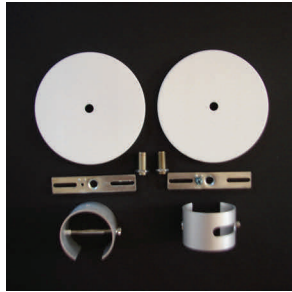

46=Aimable with 1/4" Slot

47=Aimable with 1/8-IP Slot

48=Aimable with Spacer Nut

49=C-Clamp with Suspension

50=Aimable Suspension

74=Wood Screw

75=Toggle Bolt

76=Grid Clip

77=Mounting Bracket

78=Mounting Cubes

81=Horizontal Surface Brkt

82=Wall Bracket 150mm/6 in.

84=Suspension Set Flat Clip

85=Suspension Set V-Clip

86=Wall Bracket 30mm/1.25 in.

87=Wall Bracket 200mm/8 in.

88=Shelf Bracket 150mm/6 in.

89=Partition Wall Saddle Brkt

[www.smedmarksinc.com](http://www.smedmarksinc.com)

EFFICIENT    VERSATILE    ADAPTABLE    CUSTOMIZABLE