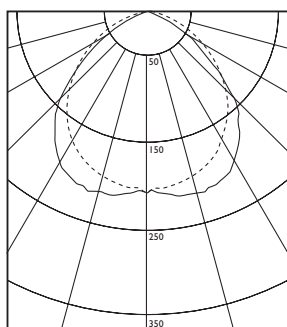

## LIGHT OUTPUT

T5 28 W

Ø63 mm / 2.48 in 

Art	Name	L	Type
MAH24	Allround	935 mm / 36.81 in	24 W/840
MAH54	Allround	2060 mm / 81.10 in	54 W/840
MAH2x54	Allround	3260 mm / 128.35 in	2x54 W/840

Other length on request.

Ø63 mm / 2.48 in 

Art	Name	L	Type
MAAH24	Allround	795 mm / 31.23 in	24 W/840
MAAH54	Allround	1660 mm / 65.35 in	54 W/840
MAAH2x54	Allround	2860 mm / 112.60 in	2x54 W/840

Other length on request.