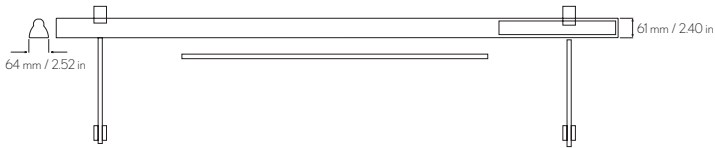

PENDEL OUTDOOR MINISIZE T5

IP 44

Aluminum, polycarbonate, acrylic
Internal electronic ballast

OPTIONAL

External ballast
High output T5 tube

COLORS

Grey (N)
White (W)

POWER FEED

Hard wired watertight

LIGHT SOURCE

T5 tube

LIGHT OUTPUT

Art	Name	L	Type
MO14	Outdoor	880 mm / 34.66 in	14 W/840
MO28	Outdoor	2000 mm / 78.74 in	28 W/840
MO2x28	Outdoor	3200 mm / 125.98 in	2x28 W/840

Other length on request.