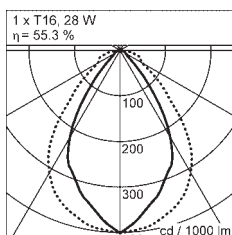

PENDEL OUTDOOR MINISIZE T5

IP 44

Aluminum, polycarbonate, acrylic
Internal electronic ballast

OPTIONAL

External ballast
High output T5 tube

COLORS

Grey (N)
White (W)

POWER FEED

Hard wired watertight

LIGHT SOURCE

T5 tube

LIGHT OUTPUT

Art	Name	L	Type
MO14	Outdoor	880 mm / 34.66 in	14 W/840
MO28	Outdoor	2000 mm / 78.74 in	28 W/840
MO2x28	Outdoor	3200 mm / 125.98 in	2x28 W/840

Other length on request.