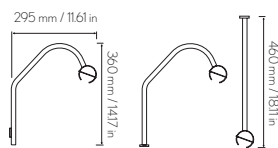

Art	Name	L	Type
MO14	Outdoor	880 mm / 34.66 in	14 W/840
MO28	Outdoor	2000 mm / 78.74 in	28 W/840
MO2x28	Outdoor	3200 mm / 125.98 in	2x28 W/840

Other length on request.

Art	Type
MT0027	For wall mounting
MT0028	For shelf mounting
MT0029	For ceiling mounting

ACCESSORIES