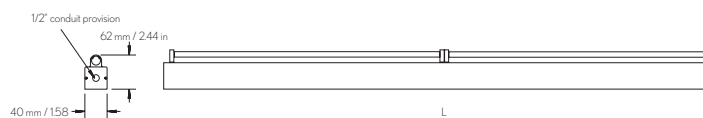

# 40x40 MINISIZE T5

IP 20  
Aluminum, steel  
Internal electronic ballast

OPTIONAL  
Dimming  
Reflector  
High output tubes  
Emergency ballast

COLORS  
Grey (N)  
White (W)

POWER FEED  
Hard wired

LIGHTSOURCE  
T5 tube

## ACCESSORIES

057007 549 mm  
057008 849 mm  
057009 1149 mm  
057010 1449 mm

Art	Name	L	Type
MB14	40x40	575 mm / 22.64 in	14 W/830
MB21	40x40	875 mm / 34.45 in	21 W/830
MB28	40x40	1175 mm / 46.26 in	28 W/830
MB35	40x40	1475 mm / 58.07 in	35 W/830

Art	Name	L	Type
MB2x21	40x40	1750 mm / 68.90 in	2x21 W/830
MB2x28	40x40	2350 mm / 92.52 in	2x28 W/830
MB2x35	40x40	2950 mm / 116.14 in	2x35 W/830