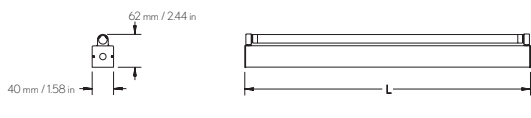

# 40x40 MINISIZE T5

IP 20  
Aluminum, steel  
Internal electronic ballast

OPTIONAL  
Dimming  
Reflector  
High output tubes  
Emergency ballast

COLORS  
Grey (N)  
White (W)

POWER FEED  
Hard wired

LIGHTSOURCE  
T5 tube

## ACCESSORIES

057007 549 mm  
057008 849 mm  
057009 1149 mm  
057010 1449 mm

Art	Name	L	Type
MB14	40x40	575 mm / 22.64 in	14 W/830
MB21	40x40	875 mm / 34.45 in	21 W/830
MB28	40x40	1175 mm / 46.26 in	28 W/830
MB35	40x40	1475 mm / 58.07 in	35 W/830

Art	Name	L	Type
MB2x21	40x40	1750 mm / 68.90 in	2x21 W/830
MB2x28	40x40	2350 mm / 92.52 in	2x28 W/830
MB2x35	40x40	2950 mm / 116.14 in	2x35 W/830