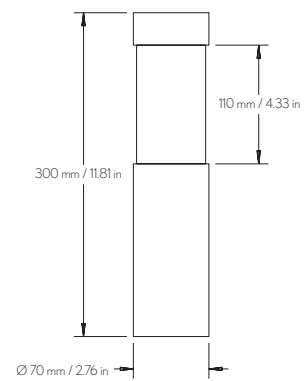

SKY

IP20
Acrylic, aluminium,
Internal electronic ballast

POWER FEED
Hard wired

MOUNTING
Ceiling

LIGHTSOURCE
Compact tube
18 W/830 GX24q-2

Art	Name	Type
SK01118	SKY	18W/830