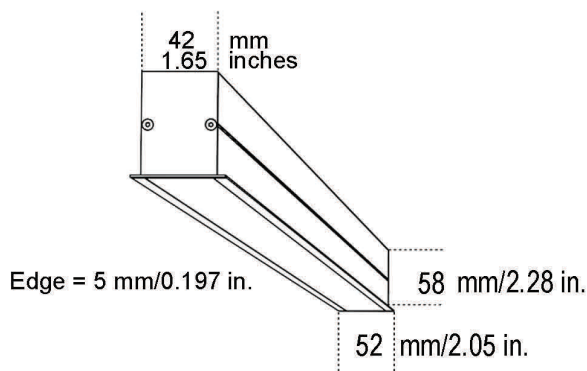

2205 Windsor Wall Minisize T5/LED

POLAR GRAPH

1/2" Conduit feed provision is located in the top at the end.
(Conduit must be pre-installed from J-box prior to finishing wall)

IP 20

Order Code Highlights:

(See order code matrix for complete details.)

MODEL NUMBER (AAAA)
2205

MOUNTING (BB)
Standard Brackets (00)

LAMP TYPE (CC)
T5 (02)
LED (10)

EXTRUSION COLOR (G)
Clear Anodized (1)
White (2)
Custom (3)

SHIELDING (H)
Acrylic Lens Frosted (2)

POWERFEED (J)
Conduit Configuration B (5)
(Flex Conduit Must Be Pre-installed from J-Box)

BALLAST/DRIVER (K)
Non-dimming (1)
Dimming 0-10 Volt Analog (8)

Order Code AAAA BB CC DD EE/EE F G H I J K L M	Length	Lamp
2205 00 02 01 06/09 x x 2 x 5 x 1 x	610mm/24.02 in.	T5/T5HO 14/24 Watts
2205 00 02 01 08/13 x x 2 x 5 x x x	910mm/35.83 in.	T5/T5HO 21/39 Watts
2205 00 02 01 10/16 x x 2 x 5 x x x	1210mm/47.64 in.	T5/T5HO 28/54 Watts
2205 00 02 01 13 x x 2 x 5 x x x	1510mm/59.45 in.	T5 35 Watts
2205 00 02 02 08/13 x x 2 x 5 x x x	1810mm/71.26 in.	T5/T5HO 2x21/39 Watts
2205 00 02 02 10/16 x x 2 x 5 x x x	2410mm/94.88 in.	T5/T5HO 2x28/54 Watts
2205 00 02 02 13 x x 2 x 5 x x x	3010mm/118.50 in.	T5 2x35 Watts

Other lengths available by request.

LED extrusion length starts at nominal 200mm/7.87 in. (plus 10mm/0.39 in. for end caps) and increases in combinations of nominal 100mm/4 in. and 255mm/10 in. increments. Each 4 in. increment is 1.8 Watts (1/2 power) and 3.6 Watts (full power); each 10 in. increment is 4.2 Watts (1/2 power) and 8.4 Watts (full power). Driver is internal. **LED engine: Osram Sylvania HF2 Narrow Stick.**

www.smedmarksinc.com

EFFICIENT VERSATILE ADAPTABLE CUSTOMIZABLE