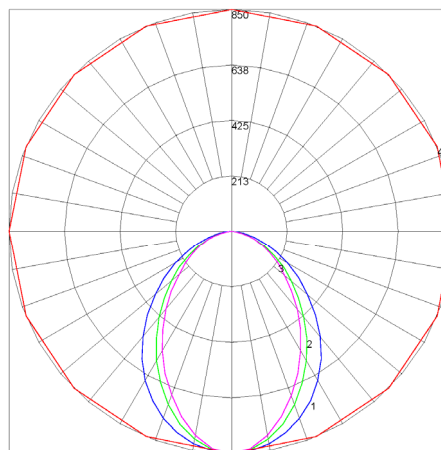

POLAR GRAPH