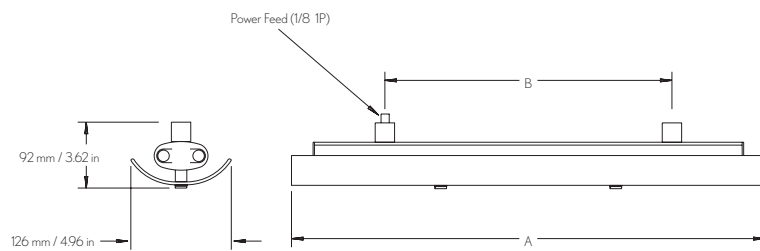

# CLIC GEMINI

IP 20  
 Aluminum, polycarbonate,  
 acrylic satin  
 Frosted white glass  
 Internal electronic ballast

LIGHTSOURCE  
 T5 tube  
 Mounting cube  
 030020 Grey

OPTIONAL  
 Interconnection  
 Frosted glass

Connector  
 050717 Grey  
 050727 White

COLORS  
 Grey (N)  
 White (W)

End cap  
 050716 Grey  
 050726 White

POWER FEED  
 Hard wired

MOUNTING  
 Wall and ceiling

Art	Type	A	B
MCO7214	2x14W/830	605 mm / 23.82 in	400 mm / 15.75 in
MCO7221	2x21 W/830	905 mm / 35.63 in	700 mm / 27.56 in
MCO7228	2x28W/830	1205 mm / 47.44 in	1000 mm / 39.37 in
MCO7235	2x35 W/830	1505 mm / 59.25 in	1300 mm / 51.18 in

Other length on request. Length includes endcaps.

Art	Type	A	B
MCO9214	2x14W/830	660 mm / 25.98 in	400 mm / 15.75 in
MCO9228	2x28W/830	1260 mm / 49.61 in	1000 mm / 39.37 in

Other length on request.