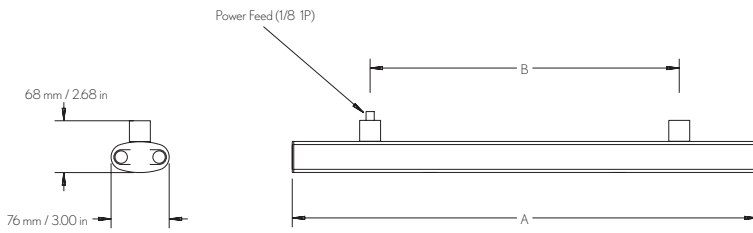

# CLIC GEMINI

IP 20  
 Aluminum, polycarbonate,  
 acrylic satin  
 Frosted white glass  
 Internal electronic ballast

LIGHTSOURCE  
 T5 tube  
 Mounting cube  
 030020 Grey

OPTIONAL  
 Interconnection  
 Frosted glass

Connector  
 050717 Grey  
 050727 White

COLORS  
 Grey (N)  
 White (W)

End cap  
 050716 Grey  
 050726 White

POWER FEED  
 Hard wired

MOUNTING  
 Wall and ceiling

Art	Type	A	B
MCO7214	2x14W/830	605 mm / 23.82 in	400 mm / 15.75 in
MCO7221	2x21 W/830	905 mm / 35.63 in	700 mm / 27.56 in
MCO7228	2x28W/830	1205 mm / 47.44 in	1000 mm / 39.37 in
MCO7235	2x35 W/830	1505 mm / 59.25 in	1300 mm / 51.18 in

Other length on request. Length includes endcaps.

Art	Type	A	B
MCO9214	2x14W/830	660 mm / 25.98 in	400 mm / 15.75 in
MCO9228	2x28W/830	1260 mm / 49.61 in	1000 mm / 39.37 in

Other length on request.