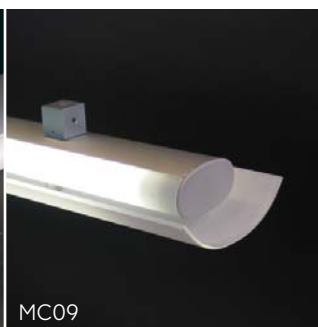

# CLIC GEMINI

IP 20  
 Aluminum, polycarbonate,  
 acrylic satin  
 Frosted white glass  
 Internal electronic ballast

LIGHTSOURCE  
 T5 tube  
 Mounting cube  
 030020 Grey

OPTIONAL  
 Interconnection  
 Frosted glass

Connector  
 050717 Grey  
 050727 White

COLORS  
 Grey (N)  
 White (W)

End cap  
 050716 Grey  
 050726 White

POWER FEED  
 Hard wired

MOUNTING  
 Wall and ceiling

Art	Type	A	B
MCO7214	2x14W/830	605 mm / 23.82 in	400 mm / 15.75 in
MCO7221	2x21 W/830	905 mm / 35.63 in	700 mm / 27.56 in
MCO7228	2x28W/830	1205 mm / 47.44 in	1000 mm / 39.37 in
MCO7235	2x35 W/830	1505 mm / 59.25 in	1300 mm / 51.18 in

Other length on request. Length includes endcaps.

Art	Type	A	B
MCO9214	2x14W/830	660 mm / 25.98 in	400 mm / 15.75 in
MCO9228	2x28W/830	1260 mm / 49.61 in	1000 mm / 39.37 in

Other length on request.