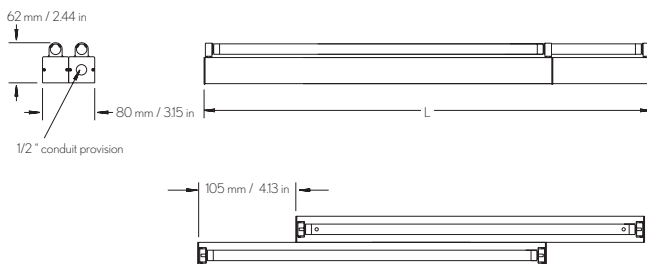

# NISCH T5 MINISIZE T5

IP 20  
Aluminium, steel  
Internal electronic ballast

POWER FEED  
Hard wired

LIGHTSOURCE  
T5 tube

OPTIONAL  
Dimming  
High output tube  
Emergency ballast

MOUNTING  
Ceiling/wall

COLORS  
Grey (N)  
White (W)

Art	Name	L	Type
MN01214	Nisch T5	685 mm / 26.97 in	2x14 W/830
MN01221	Nisch T5	985 mm / 38.78 in	2x21 W/830
MN01228	Nisch T5	1285 mm / 50.59 in	2x28 W/830
MN01235	Nisch T5	1585 mm / 62.40 in	2x35 W/830

Other length on request.