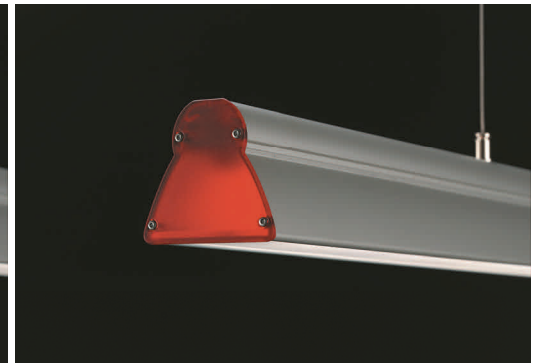

1510 Pendel Arc Minisize T5

IP 20

Order Code Highlights:

(See attached order code matrix for all options. A complete order code consists of 20 digits.)

MODEL NUMBER (AAAA)
1510

MOUNTING (BB)
Standard Suspension (as shown) (00)
Aircraft Cable Suspension (for detached ballast) (03)

Other lengths available by request.
Length includes end caps.

www.smedmarksinc.com

EFFICIENT VERSATILE ADAPTABLE CUSTOMIZABLE

1510 Pendel Arc Minisize T5

POLAR GRAPH

Linear Spread Lens with T5 Lamp

EFFICIENT VERSATILE ADAPTABLE CUSTOMIZABLE

ORDER/SPECIFICATION CODE MATRIX

Complete Code = AAAABBCCDDEEFGHIJKLM (20 Digits)

AAAA	BB	CC	DD	EE	F	G	H	I	J	K	L	M
PRODUCT CODE	MOUNTING	LAMP TYPE	LAMP QTY	LAMP WATTS	LAMP COLOR	EXTRUSION COLOR	SHIELDING	ENDCAP	POWER FEED	BALLAST TYPE	EMERGENCY	OTHER
1510	00=Standard 01=Custom 03=A/C Cable w/ Canopy (For Mounting Remote Ballast Away From Luminaire) 41=C-Clamp 42=C-Clamp 43=C-Clamp 44=C-Clamp 45=Aimable 46=Aimable 47=Aimable 48=Aimable 49=A/C Cable w/ C-Clamp 50=A/C Cable Aimable	02=T5	01=1 02=2 03=3 etc.	01=6 02=8 04=11 05=13 06=14 08=21 09=24 10=28 11=35 13=39 16=54	2=830 3=835 4=841 5=850 6=865 7=Red 8=Green 9=Blue	1=Clear Anodized 2=White 3=Custom	1=Acrylic Lens Linear Spread 3=Metal Louver	1=Custom 2=Blue Translucent 3=White Translucent 4=White Opaque 5=Red Translucent 6=Gray Plastic 7=Gray Aluminum 8= White Aluminum	1=Plug 2=Cord 3=Conduit End 5=Conduit Top	1=Non-dimming Univ Volts 2=Dimming ECO 120V 3=Dimming Hi-Lume 120V 4=Dimming ECO 277V 5=Dimming Hi-Lume 277V 6=Dimming Stepped Univ 7=Dimming DALI Univ 8=Dimming 0-10V Univ 9=Dimming Powerline Univ	1=Non-Emergency 2=Standard 120V 3=Standard 277V 4=Self-Diag 120V 5=Self-Diag 277V	0=Standard 1=Ecosystem Type 1 2=Ecosystem Type 2 3=Ecosystem Type 3