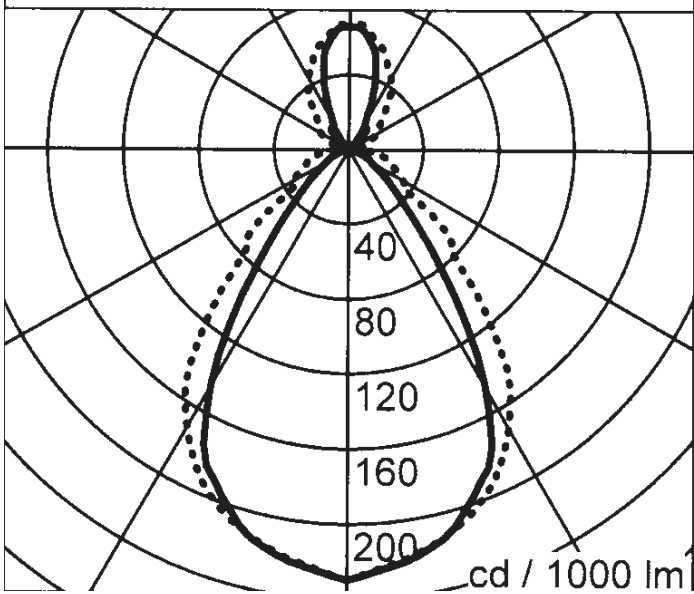

Other lengths available by request.
Length includes end caps.

www.smedmarksinc.com

EFFICIENT VERSATILE ADAPTABLE CUSTOMIZABLE

1510 Pendel Arc Minisize T5

POLAR GRAPH

Linear Spread Lens with T5 Lamp

EFFICIENT VERSATILE ADAPTABLE CUSTOMIZABLE

ORDER/SPECIFICATION CODE MATRIX

Complete Code = AAAABBCCDDEEFGHIJKLM (20 Digits)

AAAA	BB	CC	DD	EE	F	G	H	I	J	K	L	M
PRODUCT CODE	MOUNTING	LAMP TYPE	LAMP QTY	LAMP WATTS	LAMP COLOR	EXTRUSION COLOR	SHIELDING	ENDCAP	POWER FEED	BALLAST TYPE	EMERGENCY	OTHER
1510	00=Standard 01=Custom 03=A/C Cable w/ Canopy (For Mounting Remote Ballast Away From Luminaire) 41=C-Clamp 42=C-Clamp 43=C-Clamp 44=C-Clamp 45=Aimable 46=Aimable 47=Aimable 48=Aimable 49=A/C Cable w/ C-Clamp 50=A/C Cable Aimable	02=T5	01=1 02=2 03=3 etc.	01=6 02=8 04=11 05=13 06=14 08=21 09=24 10=28 11=35 13=39 16=54	2=830 3=835 4=841 5=850 6=865 7=Red 8=Green 9=Blue	1=Clear Anodized 2=White 3=Custom	1=Acrylic Lens Linear Spread 3=Metal Louver	1=Custom 2=Blue Translucent 3=White Translucent 4=White Opaque 5=Red Translucent 6=Gray Plastic 7=Gray Aluminum 8= White Aluminum	1=Plug 2=Cord 3=Conduit End 5=Conduit Top	1=Non-dimming Univ Volts 2=Dimming ECO 120V 3=Dimming Hi-Lume 120V 4=Dimming ECO 277V 5=Dimming Hi-Lume 277V 6=Dimming Stepped Univ 7=Dimming DALI Univ 8=Dimming 0-10V Univ 9=Dimming Powerline Univ	1=Non-Emergency 2=Standard 120V 3=Standard 277V 4=Self-Diag 120V 5=Self-Diag 277V	0=Standard 1=Ecosystem Type 1 2=Ecosystem Type 2 3=Ecosystem Type 3