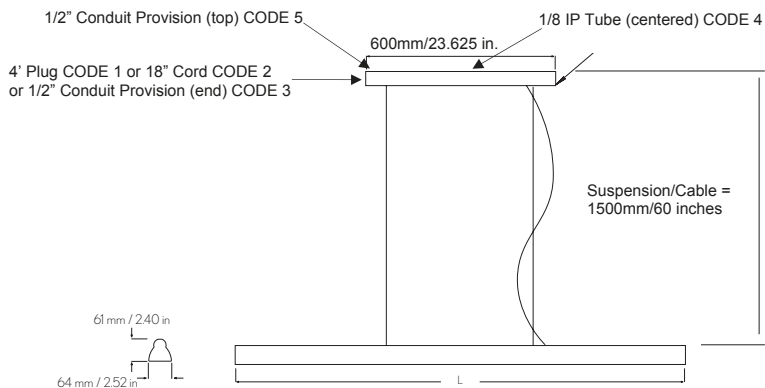

1510 Pendel Arc Minisize T5

IP 20

Order Code Highlights:

(See attached order code matrix for all options. A complete order code consists of 20 digits.)

MODEL NUMBER (AAAA)
1510

MOUNTING (BB)
Standard Suspension (as shown) (00)
Aircraft Cable Suspension (for detached ballast) (03)

LAMP TYPE (CC)
T5 (02)

EXTRUSION COLOR (G)
Clear Anodized (1)
White (2)
Custom (3)

SHIELDING (H)
Linear Spread Acrylic Lens (1)
Metal Louver (3)

POWERFEED (J)
Cord and Plug (1)
Cord (2)
Conduit - End of Ballast Box (3)
1/8 IP Tube (centered top of ballast box) (4)
Conduit - Top of Ballast Box (5)

BALLAST/DRIVER (K)
Non-dimming (1)
Dimming 0-10 Volt Analog (8)

Order Code	Length (L)	Lamp
AAAA BB CC DD EE or EE F G H I J K L M		
1510 xx 02 01 06 or 09 x x x x x x x x	605mm/23.82 in.	T5/T5HO 14 or 24 Watts
1510 xx 02 01 08 or 13 x x x x x x x x	905mm/35.63 in.	T5/T5HO 21 or 39 Watts
1510 xx 02 01 10 or 16 x x x x x x x x	1205mm/47.44 in.	T5/T5HO 28 or 54 Watts
1510 xx 02 01 13 x x x x x x x x	1505mm/59.25 in.	T5 35 Watts
1510 xx 02 02 08 or 13 x x x x x x x x	1805mm/71.06 in.	T5/T5HO 2 x 21 or 39 Watts
1510 xx 02 02 10 or 16 x x x x x x x x	2405mm/94.69 in.	T5/T5HO 2 x 28 or 54 Watts
1510 xx 02 02 13 x x x x x x x x	3005mm/118.31 in.	T5 2 x 35 Watts

Other lengths available by request.
Length includes end caps.

www.smedmarksinc.com

EFFICIENT VERSATILE ADAPTABLE CUSTOMIZABLE

1510 Pendel Arc Minisize T5

POLAR GRAPH

Linear Spread Lens with T5 Lamp

EFFICIENT VERSATILE ADAPTABLE CUSTOMIZABLE