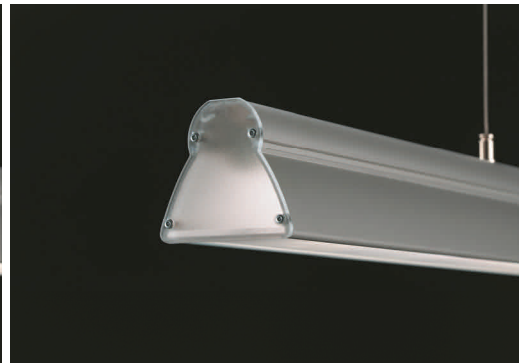

1510 Pendel Arc Minisize T5

IP 20

Order Code Highlights:

(See attached order code matrix for all options. A complete order code consists of 20 digits.)

MODEL NUMBER (AAAA)
1510

MOUNTING (BB)
Standard Suspension (as shown) (00)
Aircraft Cable Suspension (for detached ballast) (03)

Other lengths available by request.
Length includes end caps.

www.smedmarksinc.com

EFFICIENT VERSATILE ADAPTABLE CUSTOMIZABLE

1510 Pendel Arc Minisize T5

POLAR GRAPH

Linear Spread Lens with T5 Lamp

EFFICIENT VERSATILE ADAPTABLE CUSTOMIZABLE