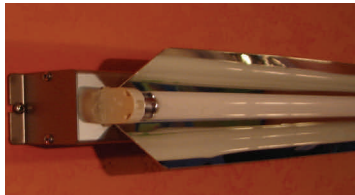

PRODUCT OVERVIEW

SURFACE MOUNT (Undercabinet, Ceiling, Shelf, Wall, Cove)

1000 STICK

1300 TUBE

1320 TUBE Troffer

1400 SQUARE

1405 SQUARE Pentry

1515 PENDEL Libra Shelf

1520 PENDEL Libra Wall

1700 40x40

1700 40x40 w/ Reflector

1705 40x40 Twin

1710 40x40 Nisch

1930 CLIC Gemini

1935 CLIC Gemini Flat Glass

1940 Gemini Curved Glass