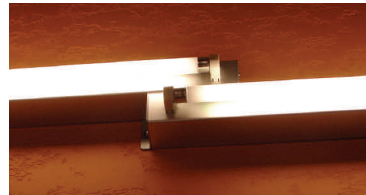

1705 40x40 Twin