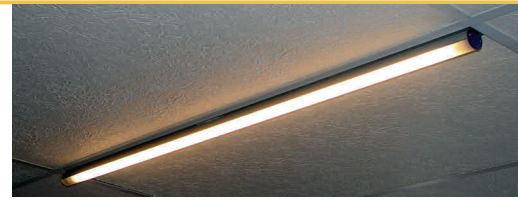

PRODUCT OVERVIEW

SURFACE MOUNT (Undercabinet, Ceiling, Shelf, Wall, Cove)

1000 STICK

1300 TUBE

1320 TUBE Troffer

1400 SQUARE

1405 SQUARE Pentry

1515 PENDEL Libra Shelf