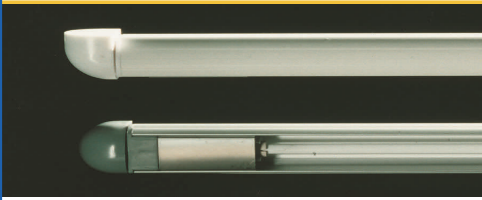

PRODUCT OVERVIEW

SURFACE MOUNT (Undercabinet, Ceiling, Shelf, Wall, Cove)

1000 STICK

1300 TUBE

1320 TUBE Troffer

1400 SQUARE

1405 SQUARE Pentry

1515 PENDEL Libra Shelf

1520 PENDEL Libra Wall

1700 40x40

1700 40x40 w/ Reflector

1705 40x40 Twin

1710 40x40 Nisch

1930 CLIC Gemini

1935 CLIC Gemini Flat Glass

1940 Gemini Curved Glass